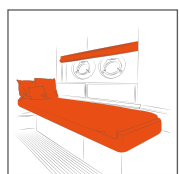

NATTÉ

MOLD / MILDEW RESISTANT
Résistant aux moisissures

BREATHABLE COMFORT
Respirant

STAIN RESISTANT
Résistant aux taches

WATER REPELLENT
Déperlant

BLEACH CLEANABLE
Lavable à l'eau de Javel

UV / FADE RESISTANT
Résiste à la décoloration

Sunbrella Natté is the textured benchmark in our woven upholstery range. Its characteristic grain gives volume and elegance to the wide variety of shades. Natural shades are balanced by more contemporary, vibrant colours. A timeless palette that will give a unique and refined tone to your creations.

Le Sunbrella Natté est la référence texturée de notre gamme tissée pour sellerie. Son grain caractéristique donne tout son volume et son élégance à la large variété des teintes. On y retrouve des nuances naturelles, équilibrées par des couleurs plus contemporaines et toniques. Une palette intemporelle qui donnera une tonalité unique et raffinée à vos confections.